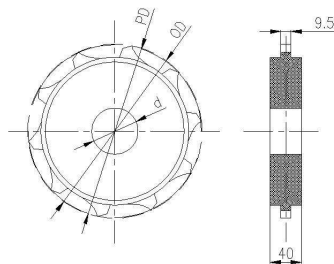

PLASTIC MODULAR BELTS

ZY-7000FT STRAIGHT RUNNING FLAT TOP MODULAR BELTS

Mat.:POM/PP
 Pin mat.:PP/PA
 Color:White
 Open area:0%
 Working load:
 POM-27000N/M;PP-16000N/M

The belt standard width starts from 12" with 16.8mm increments up to 120"

ZY-7000FG STRAIGHT RUNNING FLUSH GRID MODULAR BELTS

Mat.:POM/PP
 Pin mat.:PP/PA
 Color:White
 Open area:18%
 Working load:
 POM-27000N/M;PP-16000N/M

The belt standard width starts from 12" with 16.8mm increments up to 120"

ZY-7000FT/ZY-7000FG FLIGHTS

Height:50mm 100mm
 Color:White
 Mat.:POM/PP

ZY-7000FT/ZY-7000FG SIDE WALLS

Height:32mm,50mm
 76mm 100mm
 Color:White
 Mat.:POM/PP

ZY-7000FT/ZY-7000FG SPROCKETS

Nb of teeth	P D	O D	Bore
	mm	mm	mm
8	132.7	133.4	□ 25-40
10	164.4	166.6	
12	196.3	199.0	