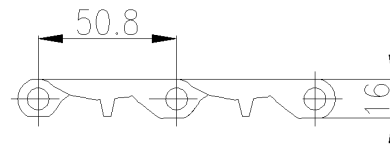

PLASTIC MODULAR BELTS

ZY-7000FT STRAIGHT RUNNING FLAT TOP MODULAR BELTS

Mat.:POM/PP
 Pin mat.:PP/PA
 Color:White
 Open area:0%
 Working load:
 POM-27000N/M;PP-16000N/M

The belt standard width starts from 12" with 16.8mm increments up to 120"

ZY-7000FG STRAIGHT RUNNING FLUSH GRID MODULAR BELTS

Mat.:POM/PP
 Pin mat.:PP/PA
 Color:White
 Open area:18%
 Working load:
 POM-27000N/M;PP-16000N/M

The belt standard width starts from 12" with 16.8mm increments up to 120"