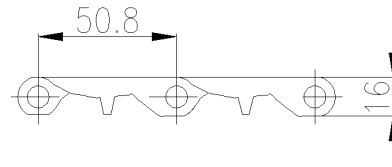

PLASTIC MODULAR BELTS

ZY-7000FT STRAIGHT RUNNING FLAT TOP MODULAR BELTS

Mat.:POM/PP
 Pin mat.:PP/PA
 Color:White
 Open area:0%
 Working load:
 POM-27000N/M;PP-16000N/M

The belt standard width starts from 12" with 16.8mm increments up to 120"

ZY-7000FG STRAIGHT RUNNING FLUSH GRID MODULAR BELTS

Mat.:POM/PP
 Pin mat.:PP/PA
 Color:White
 Open area:18%
 Working load:
 POM-27000N/M;PP-16000N/M

The belt standard width starts from 12" with 16.8mm increments up to 120"