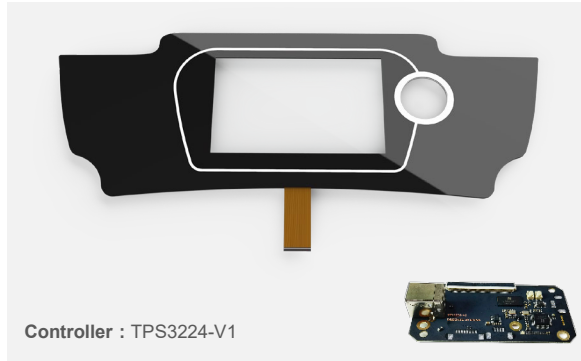

Perfect Compatibility Plug and Play

21.5 "LCD Touch Monitor

Monitor Model: EFL-2103H
TMD Model: TOT2152EPC-V2S

Controller : TPS7844-V1

21.5" Touchscreen&Controller

Monitor Model: EFL-2103H
TMD Model: TPC2152-V2GC

Perfect Compatibility Plug and Play

22" LCD (Lower) Touch Monitor

Touch Monitor Model:EFL-2203W TMD Model:TOT2203EPC-V3

Shuffle Master

IGT™

SLOT ACCESSORY Zone

Perfect Compatibility Plug and Play

10.1" Touchscreen&Controller

Monitor P/N: 91162400 Monitor
Model: KTS101DNI02
TMD Model: TPC1013-V1GC

10.1" Touchscreen&Controller

Monitor P/N: 91162401
Monitor Model: KTS101DNI02
TMD Model: TPC1013-V2GC

10.1" Touchscreen&Controller