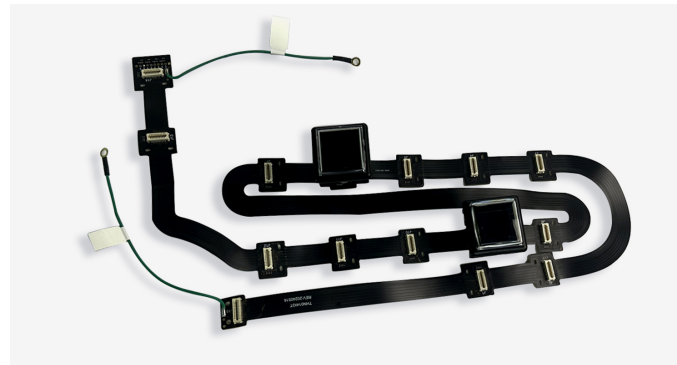

Perfect Compatibility Plug and Play

Flex Harness (Ribbon Cable)

IGT factory refurbished original replacement 14-pin ribbon cable for IGT edge-lit and **non-edge-lit button panels**.

Includes daughter board, and serves as a drop-in replacement for the original button ribbon.

ASY P/N:76301602W Material: PCB, Flex Harness

Buttons: IGT 14 dynamic buttons, 1x2, 2x5, 1x2 Application: Replacement

TMD Model: THN014IGT-V1