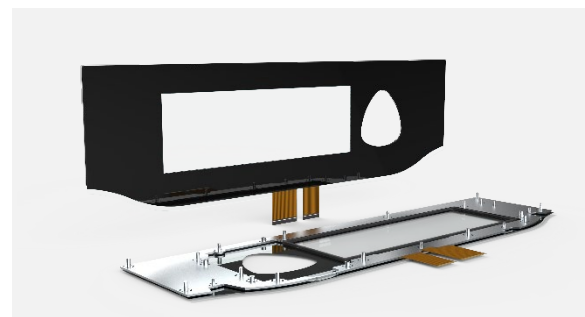

Perfect Compatibility Plug and Play

11.8" Touchscreen & Controller

Monitor P/N: 591566-206
Monitor Model: KTB158DPA03
TMD Model: TPC118F-V1G