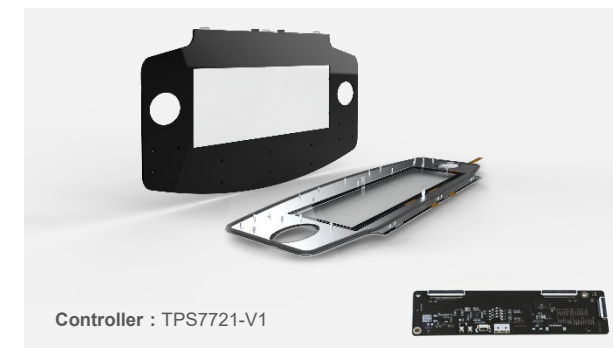

19.5" Touchscreen&Controller

Monitor P/N: 1492846-01-ALT1

Monitor Model: L21C3ATMSG

TMD Model: TPC195F-V6GC

Controller : TPS7721-V1