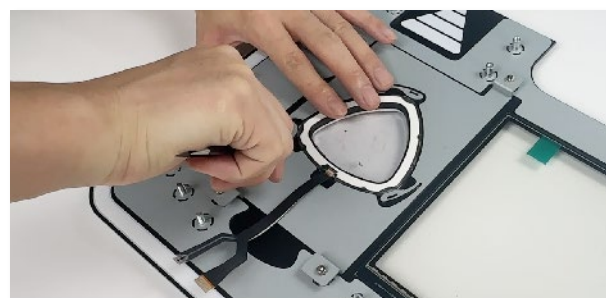

Magic Button Lock for Aristocrat Push Button

LIGHT & WONDER™

SLOT ACCESSORY Zone

Perfect Compatibility Plug and Play

19.4" iDeck

Monitor P/N: 1557381ALT1/1570705-VAR/1570704-VAR
 Monitor Model: L21C3AT4SG-SK2 / KTBR19DPS04
 TMD Model: TOT195FPC-V5