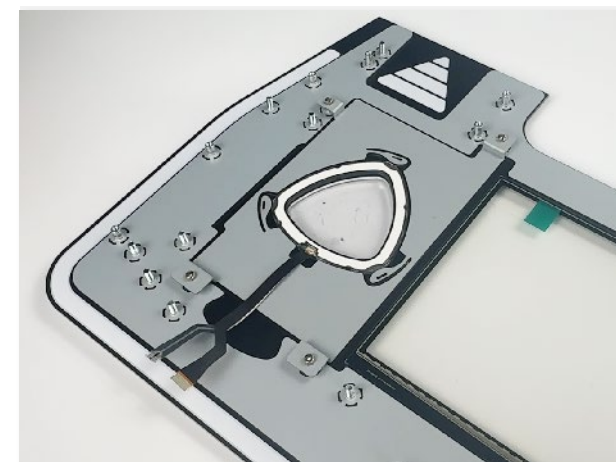

Magic Button Lock for Aristocrat Push Button

LIGHT & WONDER™

SLOT ACCESSORY Zone

Perfect Compatibility Plug and Play

19.4" iDeck

Monitor P/N: 1557381ALT1/1570705-VAR/1570704-VAR
 Monitor Model: L21C3AT4SG-SK2 / KTBR19DPS04
 TMD Model: TOT195FPC-V5