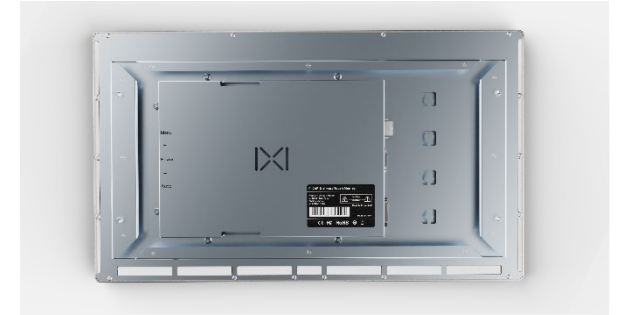

ARISTOCRAT GAMING

SLOT ACCESSORY Zone

Perfect Compatibility Plug and Play

23" LCD (Lower) Touch Monitor

Monitor Model: BRD236OELKTUA9
Monitor P/N: 170299-190
TMD Model: TOT2302EPC-V2

23" LCD (Upper) Monitor