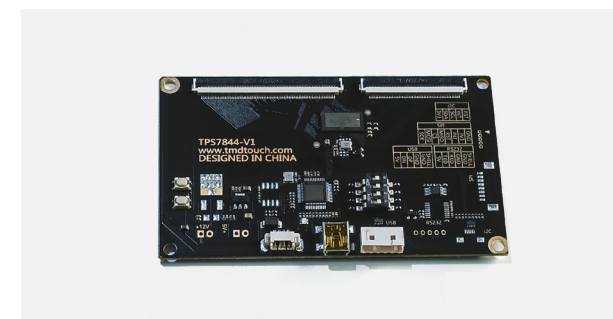

Perfect Compatibility Plug and Play

27" LCD (Lower) Touch Monitor

Monitor Model: KTK270DPA02 / L27C5LTNAR
 Monitor P/N: 171278-190 / 171278-190
 TMD Model: TOT2702EPC-V1

27" Touchscreen&Controller

Monitor P/N: KTK270DPA02 / L27C5LTNAR
 Monitor Model: 171278-190 / 171278-190
 TMD Model: TPC2702-V2GC

27" LCD (Upper) Monitor

Monitor Model: KTK270DGA02
 Monitor P/N: 171278-190
 TMD Model: TOM2702E00-V1

Controller : TPS7844-V1

Perfect Compatibility Plug and Play

11.8" Touchscreen & Controller

Monitor P/N: 591566-206
Monitor Model: KTB158DPA03
TMD Model: TPC118F-V1G

11.8" Touchscreen & Controller

Monitor P/N: 591566-106
Monitor Model: KTB158DPA01
TMD Model: TPC118F-V3GC

Push Button's PCBA

Button Model: W7AB-A01 / W7AB-A03
TMD Model: TPB001
Descript: Push Button's PCBA with single FPC cable

Controller : TPS7844-V1

Perfect Compatibility Plug and Play

Button P/N:125158_8282-1
Button Model:GFA04269-002-06
TMD Model:TVB13A-V2G

Button P/N:170307_90/170307_90-1
Button Model:GFA03335-002-09/GFA03336-003-09
TMD Model:TVB13A-V1