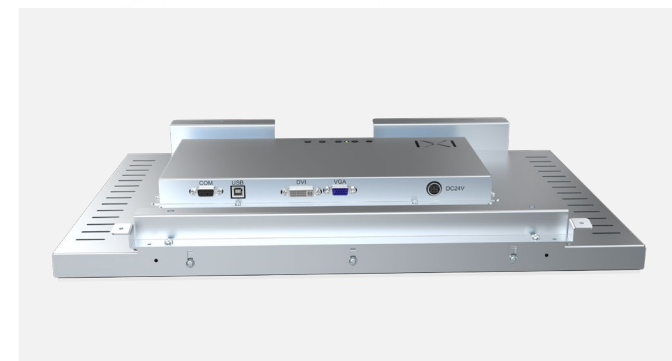

22" LCD Touch Monitor

Monitor Model: KT-LS220MC

TMD Model: TOT2203EPC-V6