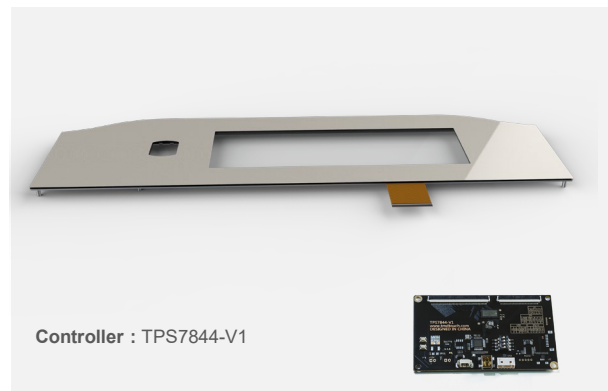

Perfect Compatibility Plug and Play

11.8" Touchscreen & Controller (Single Button)

Monitor P/N: 171004-90
Monitor Model: GFA05364-03
TMD Model: TPC118F-V2GC

11.8" Touchscreen & Controller (Dual Button)

Monitor P/N: 171004-290/170962-90
Monitor Model: GFA04647/GFA04918-03
TMD Model: TPC118F-V5GC