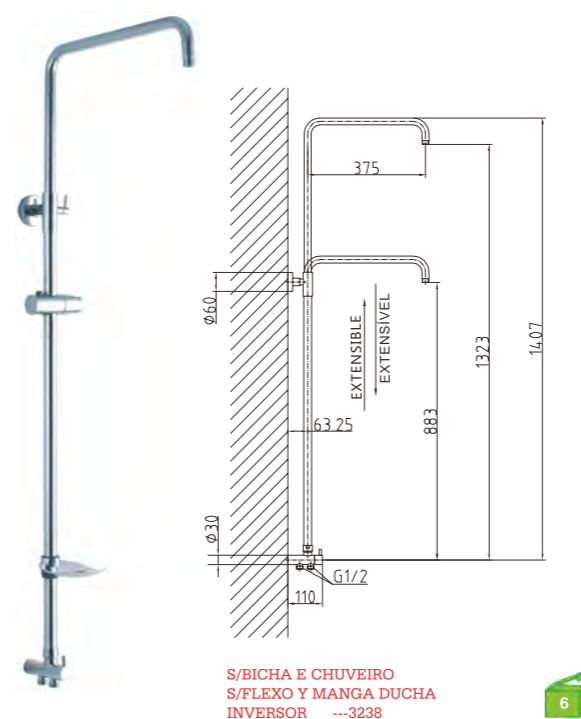

9703

Coluna com inverter
Shower column with inverter
Columna con invisor