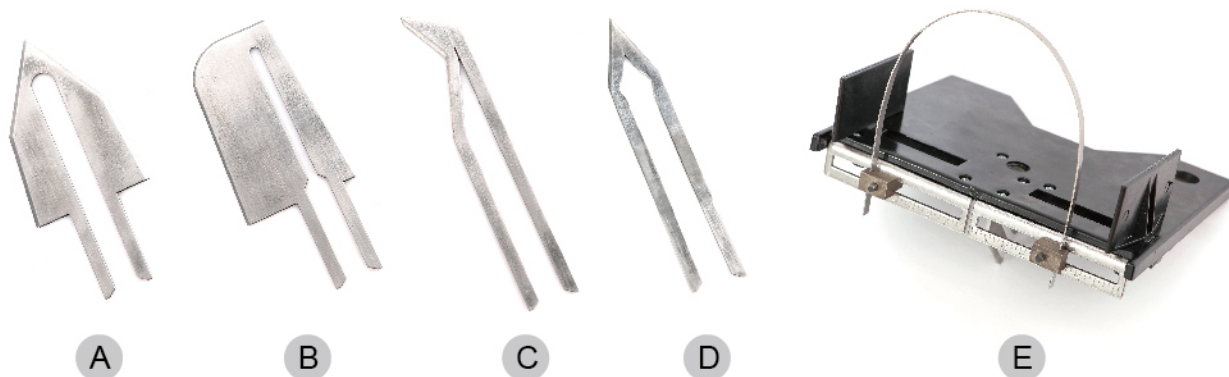

ACCESSORIES